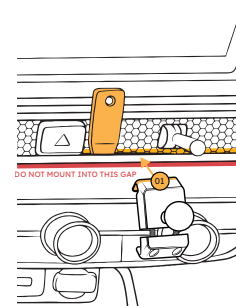

02

Insert the upper mounting base plate tab into that gap between the Mesh and Inner Bezel (01).

Remove trim tool.