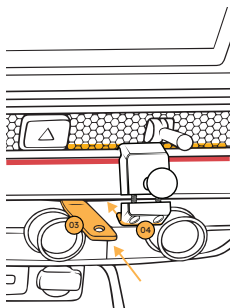

03

Insert the trim tool to the depth shown into the upper portion of the A/C module to create a gap (03).

Insert the lower mounting base plate tab into that gap (04).

Remove trim tool.