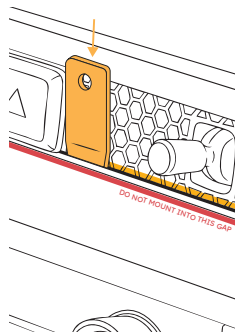

02

Insert the trim tool to the depth shown between the Mesh and Inner Bezel to create a gap.