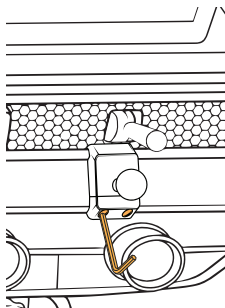

04

Using the L-key, hand tighten the screws until the mounting base has a snug fit.

To ensure the best fit possible, hold mounting base while tightening.