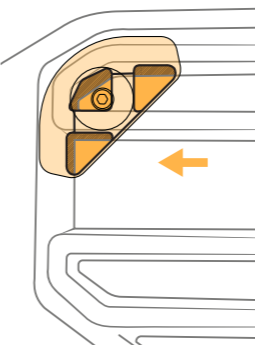

#### COMPONENTS

Mounting Base

L-key

01

Using the L-key provided, slightly loosen the screw to ensure the rear plate moves.

Do not fully remove the screw - keep about one thread engaged.

02

Position mounting base near the upper outer corner of the center air vent on the driver or passenger side.

Slide mounting base upward so the tabs engage the top lip of the air vent.

03

Slide the mounting base fully into the corner of the air vent.

04

Using the L-key, alternate tightening screw until mounting base has a snug fit.

To ensure the best fit possible, hold mounting base while tightening.