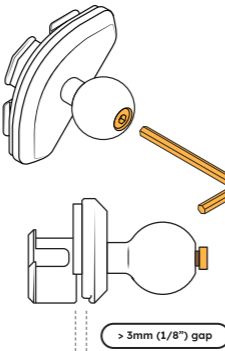

#### COMPONENTS

Mounting Base

L-key

01

Using the L-key provided, slightly loosen the screw to ensure the rear plate moves.

Do not fully remove the screw - keep about one thread engaged.

02

Position mounting base near the upper outer corner of the center air vent on the driver or passenger side.

Slide mounting base upward so the tabs engage the top lip of the air vent.

03

Slide the mounting base fully into the corner of the air vent.

04

Using the L-key, alternate tightening screw until mounting base has a snug fit.

To ensure the best fit possible, hold mounting base while tightening.