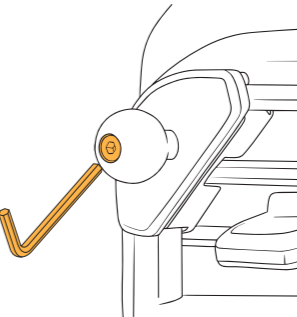

#### COMPONENTS

Mounting Base

L-key

01

Using the L-key provided, slightly loosen the screw to ensure the rear plate moves.

Do not fully remove the screw - keep about one thread engaged.

02

Position mounting base near the upper outer corner of the center air vent on the driver or passenger side.

Slide mounting base upward so the tabs engage the top lip of the air vent.

03

Slide the mounting base fully into the corner of the air vent.

04

Using the L-key, alternate tightening screw until mounting base has a snug fit.

To ensure the best fit possible, hold mounting base while tightening.