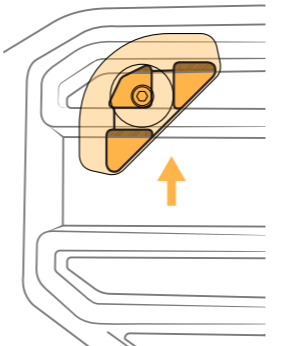

#### COMPONENTS

Mounting Base

L-key

01

Using the L-key provided, slightly loosen the screw to ensure the rear plate moves.

Do not fully remove the screw - keep about one thread engaged.

02

Position mounting base near the upper outer corner of the center air vent on the driver or passenger side.

Slide mounting base upward so the tabs engage the top lip of the air vent.

03

Slide the mounting base fully into the corner of the air vent.

04

Using the L-key, alternate tightening screw until mounting base has a snug fit.

To ensure the best fit possible, hold mounting base while tightening.