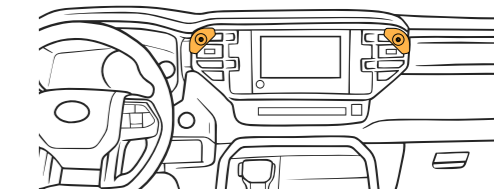

POSITIONING

Fits upper outer corners of centre console air vents as shown.