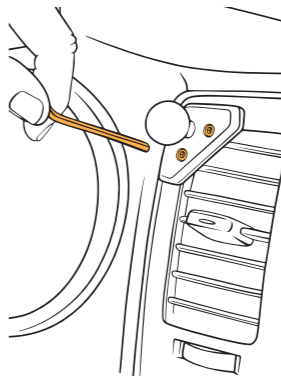

COMPONENTS

Mounting Base

L-key

01

Using the L-key provided, slightly loosen the screws.

Do not fully remove the screws - keep about one thread engaged.

>3mm (1/8") GAP

02

Insert the rear tabs of the mounting base into the vertical gap and under the horizontal lip of the air vent bezel as shown. Apply upward and outward pressure on the mounting base into the corner of the air vent bezel.

CUTAWAY VIEW

03

Keep outward and upward pressure on the mounting base during tightening.

Alternate tightening screws until clamp has a snug fit.

To ensure best fit, hold mounting base with opposite hand while tightening.