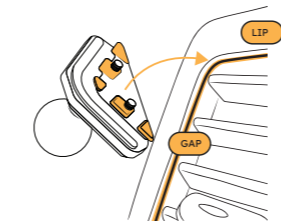

COMPONENTS

Mounting Base

L-key

01

Using the L-key provided, slightly loosen the screws.

Do not fully remove the screws - keep about one thread engaged.

>3mm (1/8") GAP

02

Insert the rear tabs of the mounting base into the vertical gap and under the horizontal lip of the air vent bezel as shown. Apply upward and outward pressure on the mounting base into the corner of the air vent bezel.

CUTAWAY VIEW

03

Keep outward and upward pressure on the mounting base during tightening.

Alternate tightening screws until clamp has a snug fit.

To ensure best fit, hold mounting base with opposite hand while tightening.