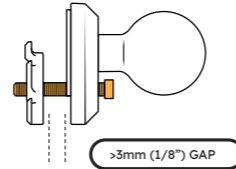

COMPONENTS

Mounting Base

L-key

01

Using the L-key provided, slightly loosen the screws.

Do not fully remove the screws - keep about one thread engaged.

>3mm (1/8") GAP

02