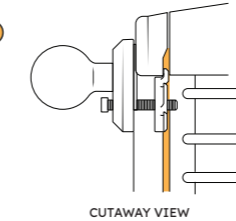

COMPONENTS

Mounting Base

L-key

01

Using the L-key provided, slightly loosen the screws.

Do not fully remove the screws - keep about one thread engaged.

>3mm (1/8") GAP

02

Insert the rear tabs of the mounting base into the vertical gap and under the horizontal lip of the air vent bezel as shown. Apply upward and outward pressure on the mounting base into the corner of the air vent bezel.