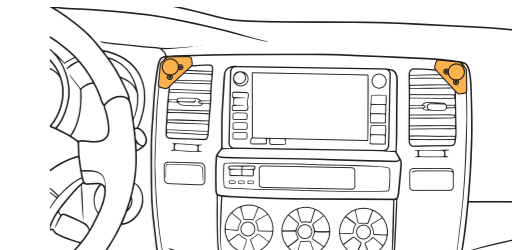

Insert the rear tabs of the mounting base into the vertical gap and under the horizontal lip of the air vent bezel as shown. Apply upward and outward pressure on the mounting base into the corner of the air vent bezel.

CUTAWAY VIEW

03

Keep outward and upward pressure on the mounting base during tightening.

Alternate tightening screws until clamp has a snug fit.

To ensure best fit, hold mounting base with opposite hand while tightening.

POSITIONING

Fits on the upper outer corners of either the driver or passenger side air vents on center console.

OFFROAD

**Mounting Base
Installation Instructions**

Toyota 4Runner 2003-2009