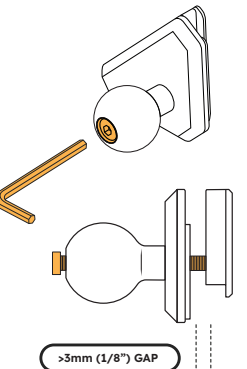

### COMPONENTS

Mounting Base

L-key

01

Using the L-key provided, slightly loosen the screw to ensure the rear plate moves.

Do not fully remove the screw - keep about one thread engaged.

>3mm (1/8") GAP

02

Place the mounting base in the lower inner corner of either the driver or passenger side center console air vents.

Ensure the rear plate lip on the mounting base grabs the inner lip of the air vent.

03

Tighten screw until the mounting base has a secure fit to the air vent bezel.

To ensure best fit, hold mounting base with opposite hand while tightening.