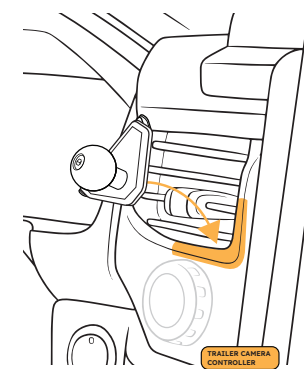

### COMPONENTS

Mounting Base

L-key

01

Using the L-key provided, slightly loosen the screw to ensure the rear plate moves.

Do not fully remove the screw - keep about one thread engaged.

>3mm (1/8") GAP

02

Place the mounting base in the lower inner corner of either the driver or passenger side center console air vents.

Ensure the rear plate lip on the mounting base grabs the inner lip of the air vent.

03

Tighten screw until the mounting base has a secure fit to the air vent bezel.

To ensure best fit, hold mounting base with opposite hand while tightening.