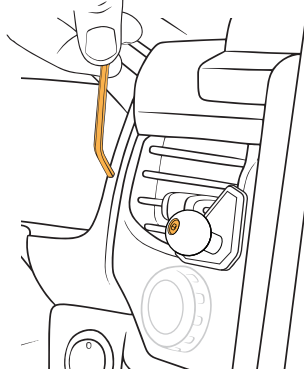

### COMPONENTS

Mounting Base

L-key

01

Using the L-key provided, slightly loosen the screw to ensure the rear plate moves.

Do not fully remove the screw - keep about one thread engaged.

>3mm (1/8") GAP

02

Place the mounting base in the lower inner corner of either the driver or passenger side center console air vents.

Ensure the rear plate lip on the mounting base grabs the inner lip of the air vent.

03

Tighten screw until the mounting base has a secure fit to the air vent bezel.

To ensure best fit, hold mounting base with opposite hand while tightening.