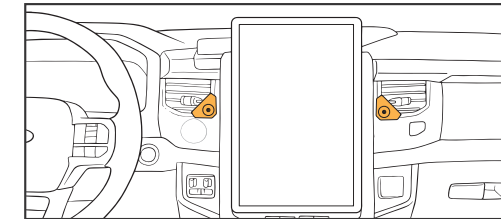

POSITIONING

Fits on the lower inner corner of either the driver or passenger side air vents on center console.