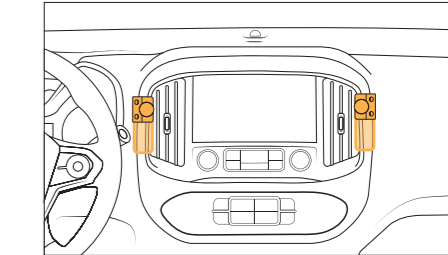

COMPONENTS

01

Using the L-key provided, slightly loosen the screws to ensure the outer plate moves.

Do not fully remove the screws - keep about one thread engaged.

02

Gently insert the Offroam trim tool into the seam between the dash and vent bezel trim. Insert and hook the screw-side of the mount base into the created trim gap (01). Hook the opposite side of the mount base around the inner air vent bezel (02).

03

Gently slide out the Offroam trim tool.

Alternate tightening screws until clamp has a snug fit.

To ensure best fit, hold mounting base with opposite hand while tightening.

POSITIONING

Fits on the outer straight-edge of either the driver or passenger side air vents on center console.