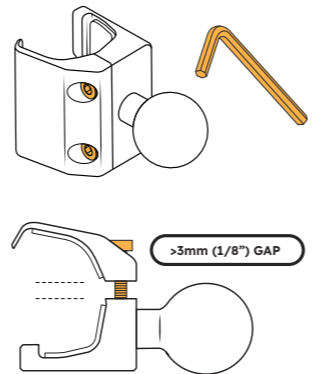

WARNINGS

- Do not mount accessories in front of or near the path of airbag deployment.
- Check vehicle compatibility before install to avoid damage to vehicle mount point.
- Designed to work with OEM dashboard only, not compatible with aftermarket modifications.
- Do not mount heavy devices and/or use with long extension arms. Check the rated weight limit.
- Mount electronics away from air flow to prevent heat damage.

COMPONENTS

01

Using the L-key provided, slightly loosen the screws to ensure the outer plate moves.

Do not fully remove the screws - keep about one thread engaged.

02

Gently insert the Offroam trim tool into the seam between the dash and vent bezel trim. Insert and hook the screw-side of the mount base into the created trim gap (01). Hook the opposite side of the mount base around the inner air vent bezel (02).

03

Gently slide out the Offroam trim tool.

Alternate tightening screws until clamp has a snug fit.

To ensure best fit, hold mounting base with opposite hand while tightening.

POSITIONING

Fits on the outer straight-edge of either the driver or passenger side air vents on center console.