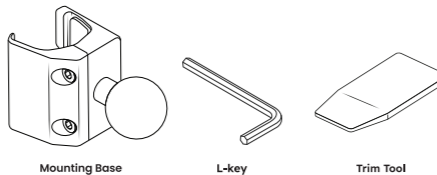

COMPONENTS

01

Using the L-key provided, slightly loosen the screws to ensure the outer plate moves.

Do not fully remove the screws - keep about one thread engaged.

02

Gently insert the Offroam trim tool into the seam between the dash and vent bezel trim. Insert and hook the screw-side of the mount base into the created trim gap (01). Hook the opposite side of the mount base around the inner air vent bezel (02).