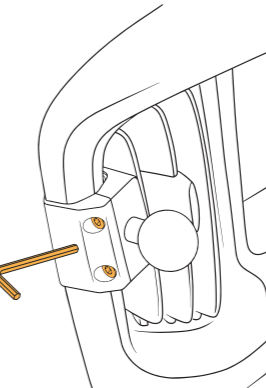

COMPONENTS

01

Using the L-key provided, slightly loosen the screws to ensure the outer plate moves.

Do not fully remove the screws - keep about one thread engaged.

02

Gently insert the Offroam trim tool into the seam between the dash and vent bezel trim. Insert and hook the screw-side of the mount base into the created trim gap (01). Hook the opposite side of the mount base around the inner air vent bezel (02).

03

Gently slide out the Offroam trim tool.

Alternate tightening screws until clamp has a snug fit.

To ensure best fit, hold mounting base with opposite hand while tightening.

POSITIONING

Fits on the outer straight-edge of either the driver or passenger side air vents on center console.