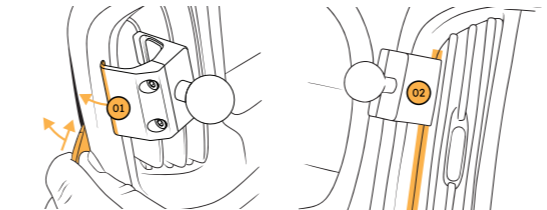

COMPONENTS

01

Using the L-key provided, slightly loosen the screws to ensure the outer plate moves.

Do not fully remove the screws - keep about one thread engaged.

02

Gently insert the Offroam trim tool into the seam between the dash and vent bezel trim. Insert and hook the screw-side of the mount base into the created trim gap (01). Hook the opposite side of the mount base around the inner air vent bezel (02).

03

Gently slide out the Offroam trim tool.

Alternate tightening screws until clamp has a snug fit.

To ensure best fit, hold mounting base with opposite hand while tightening.

POSITIONING

Fits on the outer straight-edge of either the driver or passenger side air vents on center console.