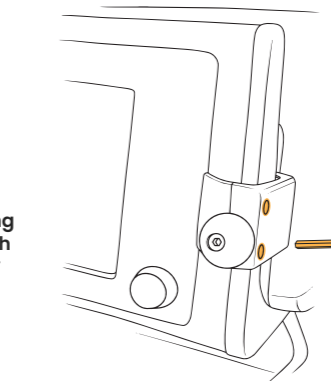

Watch This Install

COMPONENTS

Mounting Base

L-key

01

Using the L-key provided, slightly loosen the two screws on the bottom of the mounting base.

Do not fully remove the screws - keep a few threads engaged.

02

Mounting base is designed to fit into the seam between the nav unit and the bezel.

Gentle push lip into position.

*See "Fitment Note" section of the instructions for more details.

03

Hold the mounting base in position while tightening screws.

Alternate tightening 5-6 times until both screws are equally snug.

Fitment Note

Mounting base is designed to fit from the mid-section of the screen to the very bottom. For best results, mount towards the bottom.

Mounting base can also be mounted on the driver and passenger side of vehicle.

OFFROAM

Mounting Base Installation Instructions

Toyota RAV4 2019-2024
7-in. and 8-in. Toyota Audio Multimedia system