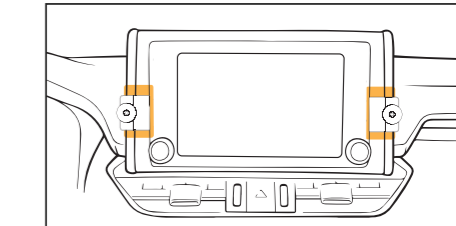

Watch This Install

COMPONENTS

Mounting Base

L-key

01

Using the L-key provided, slightly loosen the two screws on the bottom of the mounting base.

Do not fully remove the screws - keep a few threads engaged.

02

Mounting base is designed to fit into the seam between the nav unit and the bezel.

Gentle push lip into position.

*See "Fitment Note" section of the instructions for more details.

03

Hold the mounting base in position while tightening screws.

Alternate tightening 5-6 times until both screws are equally snug.

Fitment Note

Mounting base is designed to fit from the mid-section of the screen to the very bottom. For best results, mount towards the bottom.

Mounting base can also be mounted on the driver and passenger side of vehicle.

OFFROAM

Mounting Base Installation Instructions

Toyota RAV4 2019-2024
7-in. and 8-in. Toyota Audio Multimedia system