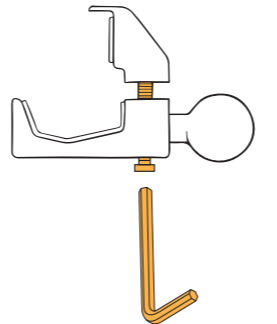

Watch This Install

COMPONENTS

Mounting Base

L-key

01

Using the L-key provided, slightly loosen the two screws on the bottom of the mounting base.

Do not fully remove the screws - keep a few threads engaged.

02

Mounting base is designed to fit into the seam between the nav unit and the bezel.

Gentle push lip into position.

*See "Fitment Note" section of the instructions for more details.

03

Hold the mounting base in position while tightening screws.

Alternate tightening 5-6 times until both screws are equally snug.

Fitment Note

Mounting base is designed to fit from the mid-section of the screen to the very bottom. For best results, mount towards the bottom.