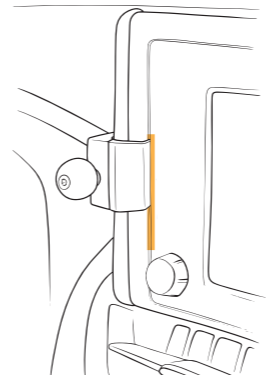

Watch This Install

COMPONENTS

Mounting Base

L-key

01

Using the L-key provided, slightly loosen the two screws on the bottom of the mounting base.

Do not fully remove the screws - keep a few threads engaged.

02

Mounting base is designed to fit into the seam between the nav unit and the bezel.

Gentle push lip into position.

*See "Fitment Note" section of the instructions for more details.

03

Hold the mounting base in position while tightening screws.

Alternate tightening 5-6 times until both screws are equally snug.

Fitment Note

Mounting base is designed to fit from the mid-section of the screen to the very bottom. For best results, mount towards the bottom.