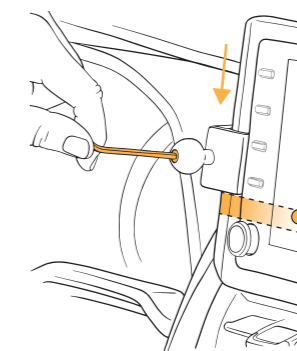

Watch This Install

COMPONENTS

Mounting Base

Trim Tool

L-key

01

Using the L-key provided, slightly loosen the screw to ensure the rear plate moves.

Do not fully remove the screw - keep about one thread engaged.

02

Insert the trim tool into the seam between the screen and side bezel to the depth shown, to create a gap.

03

Hook the mounting base rear plate in the rear bezel seam (01) and position the front plate in the front bezel seam (02).

04

For best results, slowly slide mounting base down until it's about 1/2" above adjustment knob.

Remove trim tool.

Tighten screw until base has a snug fit around screen bezel.

POSITIONING

Mounting base is designed to fit the driver's side of the screen bezel as shown.