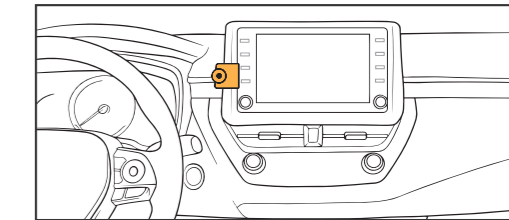

02

Insert the trim tool into the seam between the screen and side bezel to the depth shown, to create a gap.

03

Hook the mounting base rear plate in the rear bezel seam (01) and position the front plate in the front bezel seam (02).

04

For best results, slowly slide mounting base down until it's about 1/2" above adjustment knob.

Remove trim tool.

Tighten screw until base has a snug fit around screen bezel.

POSITIONING

Mounting base is designed to fit the driver's side of the screen bezel as shown.