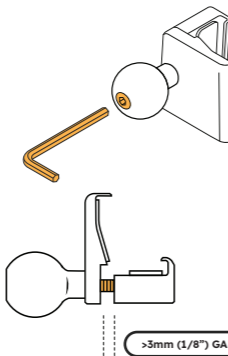

Watch This Install

COMPONENTS

Mounting Base

Trim Tool

L-key

01

Using the L-key provided, slightly loosen the screw to ensure the rear plate moves.

Do not fully remove the screw - keep about one thread engaged.

02

Insert the trim tool into the seam between the screen and side bezel to the depth shown, to create a gap.

03

Hook the mounting base rear plate in the rear bezel seam (01) and position the front plate in the front bezel seam (02).

04

For best results, slowly slide mounting base down until it's about 1/2" above adjustment knob.

Remove trim tool.

Tighten screw until base has a snug fit around screen bezel.

POSITIONING

Mounting base is designed to fit the driver's side of the screen bezel as shown.