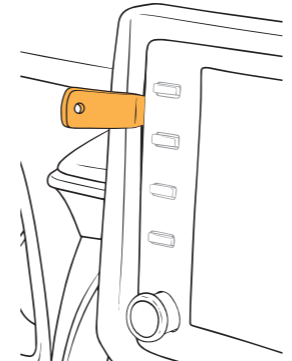

Watch This Install

COMPONENTS

Mounting Base

Trim Tool

L-key

01

Using the L-key provided, slightly loosen the screw to ensure the rear plate moves.

Do not fully remove the screw - keep about one thread engaged.

02

Insert the trim tool into the seam between the screen and side bezel to the depth shown, to create a gap.

03

Hook the mounting base rear plate in the rear bezel seam (01) and position the front plate in the front bezel seam (02).

04

For best results, slowly slide mounting base down until it's about 1/2" above adjustment knob.

Remove trim tool.

Tighten screw until base has a snug fit around screen bezel.

POSITIONING

Mounting base is designed to fit the driver's side of the screen bezel as shown.