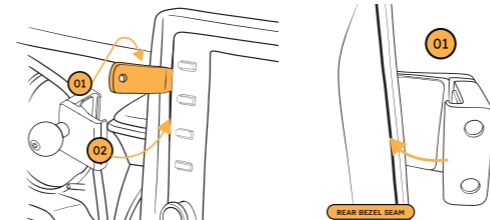

Watch This Install

COMPONENTS

Mounting Base

Trim Tool

L-key

01

Using the L-key provided, slightly loosen the screw to ensure the rear plate moves.

Do not fully remove the screw - keep about one thread engaged.

02

Insert the trim tool into the seam between the screen and side bezel to the depth shown, to create a gap.

03

Hook the mounting base rear plate in the rear bezel seam (01) and position the front plate in the front bezel seam (02).

04

For best results, slowly slide mounting base down until it's about 1/2" above adjustment knob.

Remove trim tool.

Tighten screw until base has a snug fit around screen bezel.

POSITIONING

Mounting base is designed to fit the driver's side of the screen bezel as shown.