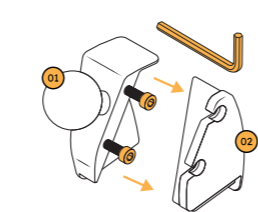

## COMPONENTS

Mounting Base

Trim Tool

L-key

01

Using the L-key provided, slightly loosen the screws and keep about one thread engaged. Outer mounting base plate (01) and inner plate (02) should separate.

Insert the trim tool to the depth shown into the dash seam to create a gap. Insert the inner mounting base plate (02) into the gap within the corner.

02

Hold the mounting base plate in place and remove the trim tool.

Insert the trim tool to the depth shown into the vertical dash seam to create a gap. Insert the outer mounting base plate (01) into the gap and remove the trim tool.

03

Press outer plate until you hear a click. The screws should align and the mounting base should appear joined as shown.

Alternate tightening screws until clamp has a snug fit. To ensure best fit, hold mounting base with opposite hand while tightening.