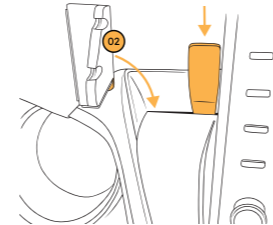

## COMPONENTS

Mounting Base

Trim Tool

L-key

01

Using the L-key provided, slightly loosen the screws and keep about one thread engaged. Outer mounting base plate (01) and inner plate (02) should separate.

Insert the trim tool to the depth shown into the dash seam to create a gap. Insert the inner mounting base plate (02) into the gap within the corner.

02

Hold the mounting base plate in place and remove the trim tool.

Insert the trim tool to the depth shown into the vertical dash seam to create a gap. Insert the outer mounting base plate (01) into the gap and remove the trim tool.

03

Press outer plate until you hear a click. The screws should align and the mounting base should appear joined as shown.

Alternate tightening screws until clamp has a snug fit. To ensure best fit, hold mounting base with opposite hand while tightening.

## POSITIONING

Fits on the driver side pocket between gauge cluster bezel and dash screen as shown.

**OFFROAM**

Self-installation instructions and advice are provided for your convenience. It is your responsibility to determine if you have the knowledge, skills, and physical ability required to properly perform an installation. Offroam shall have no liability for damage or injury resulting from the installation or use of any Offroam or third party products. It is your responsibility to ensure that all products are installed in adherence with local laws and regulations and in such a manner as to allow a vehicle to be operated safely and without distraction. Offroam product warranties do not cover the installation, removal or re-installation of any product.