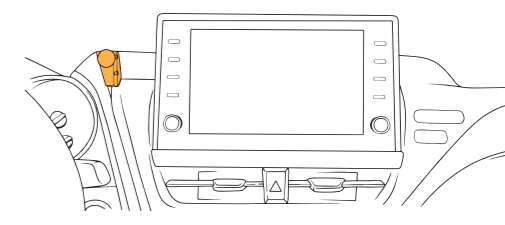

02

Hold the mounting base plate in place and remove the trim tool.

Insert the trim tool to the depth shown into the vertical dash seam to create a gap. Insert the outer mounting base plate (01) into the gap and remove the trim tool.

03

Press outer plate until you hear a click. The screws should align and the mounting base should appear joined as shown.

Alternate tightening screws until clamp has a snug fit. To ensure best fit, hold mounting base with opposite hand while tightening.

## POSITIONING

Fits on the driver side pocket between gauge cluster bezel and dash screen as shown.

**OFFROAM**

Self-installation instructions and advice are provided for your convenience. It is your responsibility to determine if you have the knowledge, skills, and physical ability required to properly perform an installation. Offroam shall have no liability for damage or injury resulting from the installation or use of any Offroam or third party products. It is your responsibility to ensure that all products are installed in adherence with local laws and regulations and in such a manner as to allow a vehicle to be operated safely and without distraction. Offroam product warranties do not cover the installation, removal or re-installation of any product.