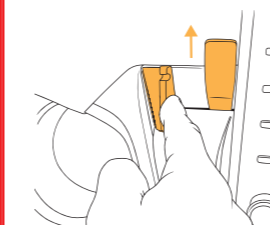

## COMPONENTS

Mounting Base

Trim Tool

L-key

01

Using the L-key provided, slightly loosen the screws and keep about one thread engaged. Outer mounting base plate (01) and inner plate (02) should separate.

Insert the trim tool to the depth shown into the dash seam to create a gap. Insert the inner mounting base plate (02) into the gap within the corner.

02

Hold the mounting base plate in place and remove the trim tool.

Insert the trim tool to the depth shown into the vertical dash seam to create a gap. Insert the outer mounting base plate (01) into the gap and remove the trim tool.