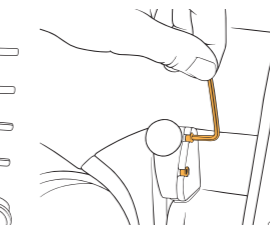

## COMPONENTS

Mounting Base

Trim Tool

L-key

01

Using the L-key provided, slightly loosen the screws and keep about one thread engaged. Outer mounting base plate (01) and inner plate (02) should separate.

Insert the trim tool to the depth shown into the dash seam to create a gap. Insert the inner mounting base plate (02) into the gap within the corner.

02

Hold the mounting base plate in place and remove the trim tool.

Insert the trim tool to the depth shown into the vertical dash seam to create a gap. Insert the outer mounting base plate (01) into the gap and remove the trim tool.

03

Press outer plate until you hear a click. The screws should align and the mounting base should appear joined as shown.

Alternate tightening screws until clamp has a snug fit. To ensure best fit, hold mounting base with opposite hand while tightening.

## POSITIONING

Fits on the driver side pocket between gauge cluster bezel and dash screen as shown.

**OFFROAM**

Self-installation instructions and advice are provided for your convenience. It is your responsibility to determine if you have the knowledge, skills, and physical ability required to properly perform an installation. Offroam shall have no liability for damage or injury resulting from the installation or use of any Offroam or third party products. It is your responsibility to ensure that all products are installed in adherence with local laws and regulations and in such a manner as to allow a vehicle to be operated safely and without distraction. Offroam product warranties do not cover the installation, removal or re-installation of any product.