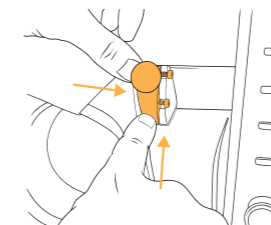

## COMPONENTS

Mounting Base

Trim Tool

L-key

01

Using the L-key provided, slightly loosen the screws and keep about one thread engaged. Outer mounting base plate (01) and inner plate (02) should separate.

Insert the trim tool to the depth shown into the dash seam to create a gap. Insert the inner mounting base plate (02) into the gap within the corner.

02

Hold the mounting base plate in place and remove the trim tool.

Insert the trim tool to the depth shown into the vertical dash seam to create a gap. Insert the outer mounting base plate (01) into the gap and remove the trim tool.

03

Press outer plate until you hear a click. The screws should align and the mounting base should appear joined as shown.

Alternate tightening screws until clamp has a snug fit. To ensure best fit, hold mounting base with opposite hand while tightening.

## POSITIONING

Fits on the driver side pocket between gauge cluster bezel and dash screen as shown.

**OFFROAM**

Self-installation instructions and advice are provided for your convenience. It is your responsibility to determine if you have the knowledge, skills, and physical ability required to properly perform an installation. Offroam shall have no liability for damage or injury resulting from the installation or use of any Offroam or third party products. It is your responsibility to ensure that all products are installed in adherence with local laws and regulations and in such a manner as to allow a vehicle to be operated safely and without distraction. Offroam product warranties do not cover the installation, removal or re-installation of any product.