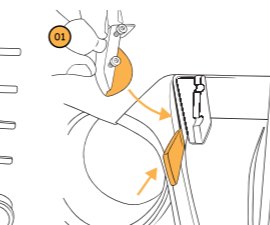

## COMPONENTS

Mounting Base

Trim Tool

L-key

01

Using the L-key provided, slightly loosen the screws and keep about one thread engaged. Outer mounting base plate (01) and inner plate (02) should separate.

Insert the trim tool to the depth shown into the dash seam to create a gap. Insert the inner mounting base plate (02) into the gap within the corner.

02

Hold the mounting base plate in place and remove the trim tool.

Insert the trim tool to the depth shown into the vertical dash seam to create a gap. Insert the outer mounting base plate (01) into the gap and remove the trim tool.

03

Press outer plate until you hear a click. The screws should align and the mounting base should appear joined as shown.

Alternate tightening screws until clamp has a snug fit. To ensure best fit, hold mounting base with opposite hand while tightening.

## POSITIONING

Fits on the driver side pocket between gauge cluster bezel and dash screen as shown.

**OFFROAM**

Self-installation instructions and advice are provided for your convenience. It is your responsibility to determine if you have the knowledge, skills, and physical ability required to properly perform an installation. Offroam shall have no liability for damage or injury resulting from the installation or use of any Offroam or third party products. It is your responsibility to ensure that all products are installed in adherence with local laws and regulations and in such a manner as to allow a vehicle to be operated safely and without distraction. Offroam product warranties do not cover the installation, removal or re-installation of any product.